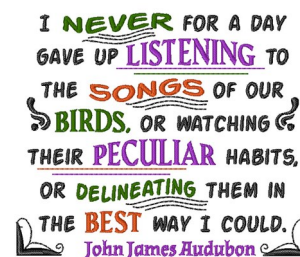

Name: Bird Songs Machine Embroidery Design

SKU: WD02-JLA009632B

Brand: Windmill Designs

Unique Colors: 13 (4 color Stops)

Unique Colors

	Color Name (Color Code)	Manufacturer - Type
	Super White (1001) [No Color Selected]	madeira - rayon
	Dusty Lilac (1263) [No Color Selected]	madeira - rayon
	Crocus (286)	Exquisite - Polyester 1000m