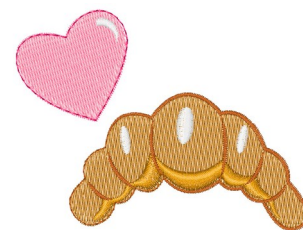

Name: Croissant Love

SKU: WD02-JLA009627A

Brand: Windmill Designs

Unique Colors: 13 (7 color Stops)

Unique Colors

	Color Name (Color Code)	Manufacturer - Type
	Super White (1001) [No Color Selected]	madeira - rayon
	Dusty Lilac (1263) [No Color Selected]	madeira - rayon
	Crocus (286)	Exquisite - Polyester 1000m

Complete Color Sequence

#		Color Name (Color Code)	Manufacturer - Type
1		Super White (1001) [No Color Selected]	madeira - rayon
2		Super White (1001) [No Color Selected]	madeira - rayon
3		Crocus (286)	Exquisite - Polyester 1000m