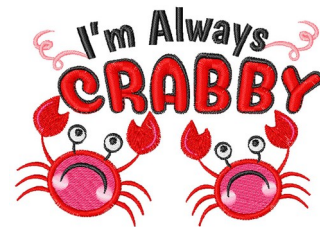

Name: Always Crabby

SKU: WD02-JLA009626C

Brand: Windmill Designs

Unique Colors: 13 (15 color Stops)

Unique Colors

	Color Name (Color Code)	Manufacturer - Type
	Super White (1001) [No Color Selected]	madeira - rayon
	Dusty Lilac (1263) [No Color Selected]	madeira - rayon
	Crocus (286)	Exquisite - Polyester 1000m