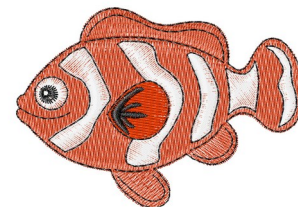

Name: Clown Fish

SKU: WD02-JLA009625A

Brand: Windmill Designs

Unique Colors: 13 (4 color Stops)

Unique Colors

	Color Name (Color Code)	Manufacturer - Type
	Super White (1001) [No Color Selected]	madeira - rayon
	Dusty Lilac (1263) [No Color Selected]	madeira - rayon
	Crocus (286)	Exquisite - Polyester 1000m

Complete Color Sequence

#		Color Name (Color Code)	Manufacturer - Type
1		Super White (1001) [No Color Selected]	madeira - rayon
2		Super White (1001) [No Color Selected]	madeira - rayon
3		Crocus (286)	Exquisite - Polyester 1000m