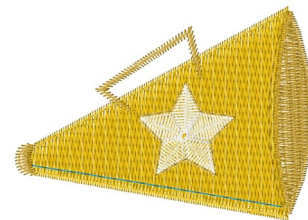

Name: Megaphone Machine Embroidery Design

SKU: WD02-JLA009619A

Brand: Windmill Designs

Unique Colors: 13 (4 color Stops)

Unique Colors

	Color Name (Color Code)	Manufacturer - Type
	Super White (1001) [No Color Selected]	madeira - rayon
	Dusty Lilac (1263) [No Color Selected]	madeira - rayon
	Crocus (286)	Exquisite - Polyester 1000m

Complete Color Sequence

#		Color Name (Color Code)	Manufacturer - Type
1		Super White (1001) [No Color Selected]	madeira - rayon
2		Super White (1001) [No Color Selected]	madeira - rayon
3		Crocus (286)	Exquisite - Polyester 1000m