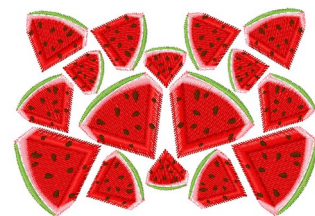

Name: Watermelon Slices Machine Embroidery Design

SKU: WD02-JLA009613B

Brand: Windmill Designs

Unique Colors: 13 (5 color Stops)

Unique Colors

	Color Name (Color Code)	Manufacturer - Type
	Super White (1001) [No Color Selected]	madeira - rayon
	Dusty Lilac (1263) [No Color Selected]	madeira - rayon
	Crocus (286)	Exquisite - Polyester 1000m

Complete Color Sequence

#		Color Name (Color Code)	Manufacturer - Type
1		Super White (1001) [No Color Selected]	madeira - rayon
2		Super White (1001) [No Color Selected]	madeira - rayon
3		Crocus (286)	Exquisite - Polyester 1000m