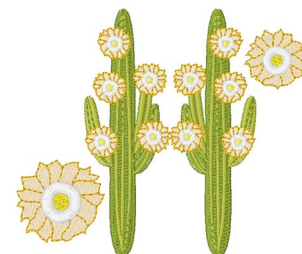

**Name:** Floral Cactus Machine Embroidery Design

**SKU:** WD02-JLA009610B

**Brand:** Windmill Designs

**Unique Colors:** 13 (7 color Stops)

## Unique Colors

	<b>Color Name (Color Code)</b>	<b>Manufacturer - Type</b>
	Super White (1001) [No Color Selected]	madeira - rayon
	Dusty Lilac (1263) [No Color Selected]	madeira - rayon
	Crocus (286)	Exquisite - Polyester 1000m

# Complete Color Sequence

#		Color Name (Color Code)	Manufacturer - Type
1		Super White (1001) [No Color Selected]	madeira - rayon
2		Super White (1001) [No Color Selected]	madeira - rayon
3		Crocus (286)	Exquisite - Polyester 1000m