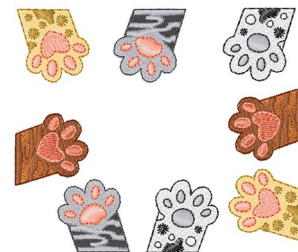

Name: Cat Paws Machine Embroidery Design

SKU: WD02-JLA009603A

Brand: Windmill Designs

Unique Colors: 13 (17 color Stops)

Unique Colors

	Color Name (Color Code)	Manufacturer - Type
	Super White (1001) [No Color Selected]	madeira - rayon
	Dusty Lilac (1263) [No Color Selected]	madeira - rayon
	Crocus (286)	Exquisite - Polyester 1000m

Complete Color Sequence

#		Color Name (Color Code)	Manufacturer - Type
1		Super White (1001) [No Color Selected]	madeira - rayon
2		Super White (1001) [No Color Selected]	madeira - rayon
3		Crocus (286)	Exquisite - Polyester 1000m