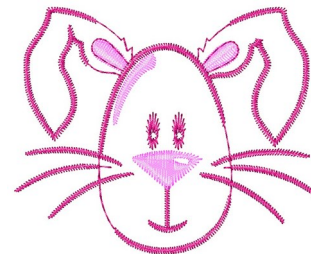

Name: Bunny Head Machine Embroidery Design

SKU: WD02-JLA009596A

Brand: Windmill Designs

Unique Colors: 13 (3 color Stops)

Unique Colors

	Color Name (Color Code)	Manufacturer - Type
	Super White (1001) [No Color Selected]	madeira - rayon
	Dusty Lilac (1263) [No Color Selected]	madeira - rayon
	Crocus (286)	Exquisite - Polyester 1000m

Complete Color Sequence

#		Color Name (Color Code)	Manufacturer - Type
1		Super White (1001) [No Color Selected]	madeira - rayon
2		Super White (1001) [No Color Selected]	madeira - rayon
3		Crocus (286)	Exquisite - Polyester 1000m