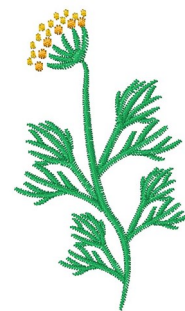

Name: Dill Weed Machine Embroidery Design

SKU: WD02-JLA009595A

Brand: Windmill Designs

Unique Colors: 13 (3 color Stops)

Unique Colors

	Color Name (Color Code)	Manufacturer - Type
	Super White (1001) [No Color Selected]	madeira - rayon
	Dusty Lilac (1263) [No Color Selected]	madeira - rayon
	Crocus (286)	Exquisite - Polyester 1000m

Complete Color Sequence

#		Color Name (Color Code)	Manufacturer - Type
1		Super White (1001) [No Color Selected]	madeira - rayon
2		Super White (1001) [No Color Selected]	madeira - rayon
3		Crocus (286)	Exquisite - Polyester 1000m