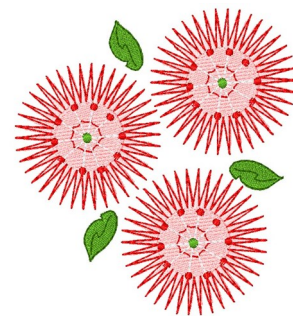

Name: Mountain Laurels Machine Embroidery Design

SKU: WD02-JLA009590C

Brand: Windmill Designs

Unique Colors: 13 (7 color Stops)

Unique Colors

	Color Name (Color Code)	Manufacturer - Type
	Super White (1001) [No Color Selected]	madeira - rayon
	Dusty Lilac (1263) [No Color Selected]	madeira - rayon
	Crocus (286)	Exquisite - Polyester 1000m

Complete Color Sequence

#		Color Name (Color Code)	Manufacturer - Type
1		Super White (1001) [No Color Selected]	madeira - rayon
2		Super White (1001) [No Color Selected]	madeira - rayon
3		Crocus (286)	Exquisite - Polyester 1000m