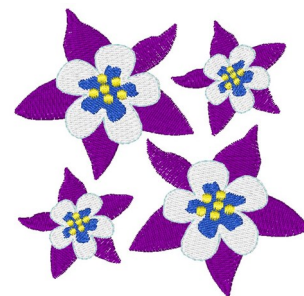

**Name:** Columbine Blooms

**SKU:** WD02-JLA009588A

**Brand:** Windmill Designs

**Unique Colors:** 13 (20 color Stops)

## Unique Colors

	<b>Color Name (Color Code)</b>	<b>Manufacturer - Type</b>
	Super White (1001) [No Color Selected]	madeira - rayon
	Dusty Lilac (1263) [No Color Selected]	madeira - rayon
	Crocus (286)	Exquisite - Polyester 1000m

# Complete Color Sequence

#		Color Name (Color Code)	Manufacturer - Type
1		Super White (1001) [No Color Selected]	madeira - rayon
2		Super White (1001) [No Color Selected]	madeira - rayon
3		Crocus (286)	Exquisite - Polyester 1000m