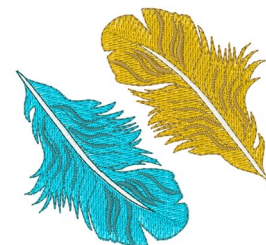

Name: Feathers Machine Embroidery Design

SKU: WD02-JLA009587A

Brand: Windmill Designs

Unique Colors: 13 (8 color Stops)

Unique Colors

	Color Name (Color Code)	Manufacturer - Type
	Super White (1001) [No Color Selected]	madeira - rayon
	Dusty Lilac (1263) [No Color Selected]	madeira - rayon
	Crocus (286)	Exquisite - Polyester 1000m

Complete Color Sequence

#		Color Name (Color Code)	Manufacturer - Type
1		Super White (1001) [No Color Selected]	madeira - rayon
2		Super White (1001) [No Color Selected]	madeira - rayon
3		Crocus (286)	Exquisite - Polyester 1000m