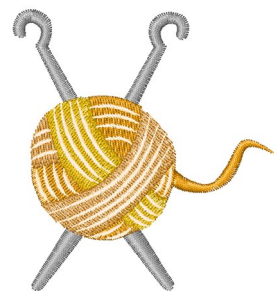

Name: Yarn & Needles

SKU: WD02-JLA009581A

Brand: Windmill Designs

Unique Colors: 13 (7 color Stops)

Unique Colors

	Color Name (Color Code)	Manufacturer - Type
	Super White (1001) [No Color Selected]	madeira - rayon
	Dusty Lilac (1263) [No Color Selected]	madeira - rayon
	Crocus (286)	Exquisite - Polyester 1000m

Complete Color Sequence

#		Color Name (Color Code)	Manufacturer - Type
1		Super White (1001) [No Color Selected]	madeira - rayon
2		Super White (1001) [No Color Selected]	madeira - rayon
3		Crocus (286)	Exquisite - Polyester 1000m