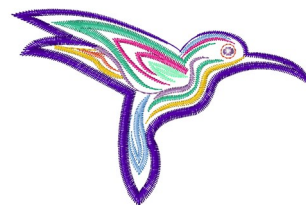

Name: Ripple Hummingbird Machine Embroidery Design

SKU: WD02-JLA009570A

Brand: Windmill Designs

Unique Colors: 13 (9 color Stops)

Unique Colors

	Color Name (Color Code)	Manufacturer - Type
	Super White (1001) [No Color Selected]	madeira - rayon
	Dusty Lilac (1263) [No Color Selected]	madeira - rayon
	Crocus (286)	Exquisite - Polyester 1000m