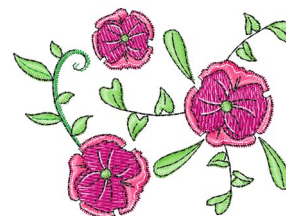

Name: Pink Flowers Machine Embroidery Design

SKU: WD02-JLA009567A

Brand: Windmill Designs

Unique Colors: 13 (12 color Stops)

Unique Colors

	Color Name (Color Code)	Manufacturer - Type
	Super White (1001) [No Color Selected]	madeira - rayon
	Dusty Lilac (1263) [No Color Selected]	madeira - rayon
	Crocus (286)	Exquisite - Polyester 1000m

Complete Color Sequence

#		Color Name (Color Code)	Manufacturer - Type
1		Super White (1001) [No Color Selected]	madeira - rayon
2		Super White (1001) [No Color Selected]	madeira - rayon
3		Crocus (286)	Exquisite - Polyester 1000m