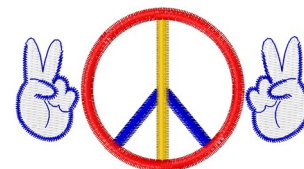

Name: Peace Hands Machine Embroidery Design

SKU: WD02-JLA009566A

Brand: Windmill Designs

Unique Colors: 13 (7 color Stops)

Unique Colors

	Color Name (Color Code)	Manufacturer - Type
	Super White (1001) [No Color Selected]	madeira - rayon
	Dusty Lilac (1263) [No Color Selected]	madeira - rayon
	Crocus (286)	Exquisite - Polyester 1000m