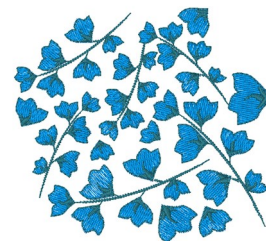

Name: Blue Flowers Machine Embroidery Design

SKU: WD02-JLA009564A

Brand: Windmill Designs

Unique Colors: 13 (14 color Stops)

Unique Colors

	Color Name (Color Code)	Manufacturer - Type
	Super White (1001) [No Color Selected]	madeira - rayon
	Dusty Lilac (1263) [No Color Selected]	madeira - rayon
	Crocus (286)	Exquisite - Polyester 1000m

Complete Color Sequence

#		Color Name (Color Code)	Manufacturer - Type
1		Super White (1001) [No Color Selected]	madeira - rayon
2		Super White (1001) [No Color Selected]	madeira - rayon
3		Crocus (286)	Exquisite - Polyester 1000m