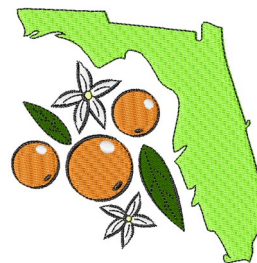

**Name:** Florida Oranges Machine Embroidery Design

**SKU:** WD02-JLA009554A

**Brand:** Windmill Designs

**Unique Colors:** 13 (9 color Stops)