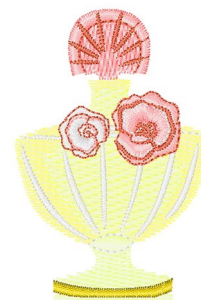

Name: Perfume Machine Embroidery Design

SKU: WD02-JLA009538A

Brand: Windmill Designs

Unique Colors: 13 (8 color Stops)

Unique Colors

	Color Name (Color Code)	Manufacturer - Type
	Super White (1001) [No Color Selected]	madeira - rayon
	Dusty Lilac (1263) [No Color Selected]	madeira - rayon
	Crocus (286)	Exquisite - Polyester 1000m

Complete Color Sequence

#		Color Name (Color Code)	Manufacturer - Type
1		Super White (1001) [No Color Selected]	madeira - rayon
2		Super White (1001) [No Color Selected]	madeira - rayon
3		Crocus (286)	Exquisite - Polyester 1000m