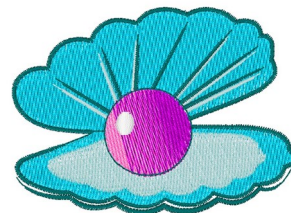

Name: Oyster Pearl Machine Embroidery Design

SKU: WD02-JLA009537A

Brand: Windmill Designs

Unique Colors: 13 (7 color Stops)

Unique Colors

	Color Name (Color Code)	Manufacturer - Type
	Super White (1001) [No Color Selected]	madeira - rayon
	Dusty Lilac (1263) [No Color Selected]	madeira - rayon
	Crocus (286)	Exquisite - Polyester 1000m

Complete Color Sequence

#		Color Name (Color Code)	Manufacturer - Type
1		Super White (1001) [No Color Selected]	madeira - rayon
2		Super White (1001) [No Color Selected]	madeira - rayon
3		Crocus (286)	Exquisite - Polyester 1000m