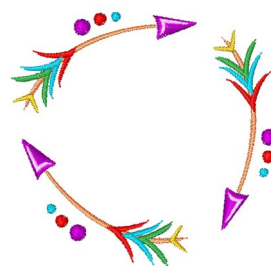

Name: Arrows Machine Embroidery Design

SKU: WD02-JLA009534A

Brand: Windmill Designs

Unique Colors: 13 (7 color Stops)

Unique Colors

	Color Name (Color Code)	Manufacturer - Type
	Super White (1001) [No Color Selected]	madeira - rayon
	Dusty Lilac (1263) [No Color Selected]	madeira - rayon
	Crocus (286)	Exquisite - Polyester 1000m

Complete Color Sequence

#		Color Name (Color Code)	Manufacturer - Type
1		Super White (1001) [No Color Selected]	madeira - rayon
2		Super White (1001) [No Color Selected]	madeira - rayon
3		Crocus (286)	Exquisite - Polyester 1000m