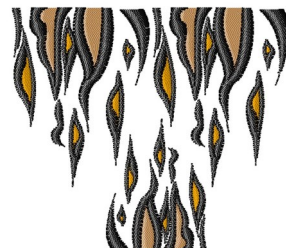

**Name:** Tiger Stripes

**SKU:** WD02-JLA009531A

**Brand:** Windmill Designs

**Unique Colors:** 13 (3 color Stops)

## Unique Colors

	<b>Color Name (Color Code)</b>	<b>Manufacturer - Type</b>
	Super White (1001) [No Color Selected]	madeira - rayon
	Dusty Lilac (1263) [No Color Selected]	madeira - rayon
	Crocus (286)	Exquisite - Polyester 1000m

# Complete Color Sequence

#		Color Name (Color Code)	Manufacturer - Type
1		Super White (1001) [No Color Selected]	madeira - rayon
2		Super White (1001) [No Color Selected]	madeira - rayon
3		Crocus (286)	Exquisite - Polyester 1000m