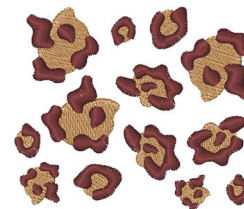

Name: Animal Print Machine Embroidery Design

SKU: WD02-JLA009523A

Brand: Windmill Designs

Unique Colors: 13 (2 color Stops)

Unique Colors

	Color Name (Color Code)	Manufacturer - Type
	Super White (1001) [No Color Selected]	madeira - rayon
	Dusty Lilac (1263) [No Color Selected]	madeira - rayon
	Crocus (286)	Exquisite - Polyester 1000m

Complete Color Sequence

#		Color Name (Color Code)	Manufacturer - Type
1		Super White (1001) [No Color Selected]	madeira - rayon
2		Super White (1001) [No Color Selected]	madeira - rayon
3		Crocus (286)	Exquisite - Polyester 1000m