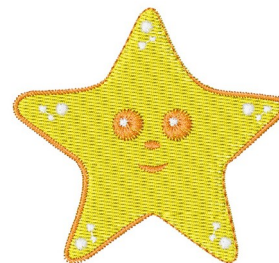

Name: Star Machine Embroidery Design

SKU: WD02-JLA009481A

Brand: Windmill Designs

Unique Colors: 13 (3 color Stops)

Unique Colors

	Color Name (Color Code)	Manufacturer - Type
	Super White (1001) [No Color Selected]	madeira - rayon
	Dusty Lilac (1263) [No Color Selected]	madeira - rayon
	Crocus (286)	Exquisite - Polyester 1000m

Complete Color Sequence

#		Color Name (Color Code)	Manufacturer - Type
1		Super White (1001) [No Color Selected]	madeira - rayon
2		Super White (1001) [No Color Selected]	madeira - rayon
3		Crocus (286)	Exquisite - Polyester 1000m