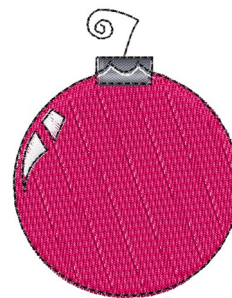

Name: Ornament Base Machine Embroidery Design

SKU: WD02-JLA009467B

Brand: Windmill Designs

Unique Colors: 13 (5 color Stops)

Unique Colors

	Color Name (Color Code)	Manufacturer - Type
	Super White (1001) [No Color Selected]	madeira - rayon
	Dusty Lilac (1263) [No Color Selected]	madeira - rayon
	Crocus (286)	Exquisite - Polyester 1000m

Complete Color Sequence

#		Color Name (Color Code)	Manufacturer - Type
1		Super White (1001) [No Color Selected]	madeira - rayon
2		Super White (1001) [No Color Selected]	madeira - rayon
3		Crocus (286)	Exquisite - Polyester 1000m