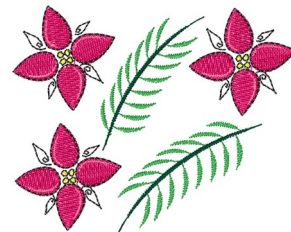

Name: Holiday Flowers Base Machine
Embroidery Design

SKU: WD02-JLA009464B

Brand: Windmill Designs

Unique Colors: 13 (6 color Stops)

Unique Colors

	Color Name (Color Code)	Manufacturer - Type
	Super White (1001) [No Color Selected]	madeira - rayon
	Dusty Lilac (1263) [No Color Selected]	madeira - rayon
	Crocus (286)	Exquisite - Polyester 1000m

Complete Color Sequence

#		Color Name (Color Code)	Manufacturer - Type
1		Super White (1001) [No Color Selected]	madeira - rayon
2		Super White (1001) [No Color Selected]	madeira - rayon
3		Crocus (286)	Exquisite - Polyester 1000m