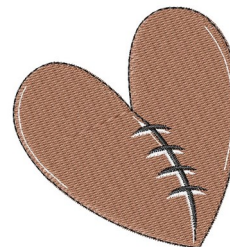

Name: Football Heart Machine Embroidery Design

SKU: WD02-JLA009462A

Brand: Windmill Designs

Unique Colors: 13 (3 color Stops)

Unique Colors

| | Color Name (Color Code) | Manufacturer - Type |
|--|--|-----------------------------|
|  | Super White (1001) [No Color Selected] | madeira - rayon |
|  | Dusty Lilac (1263) [No Color Selected] | madeira - rayon |
|  | Crocus (286) | Exquisite - Polyester 1000m |

Complete Color Sequence

| # | | Color Name (Color Code) | Manufacturer - Type |
|---|---|--|--------------------------------|
| 1 |  | Super White (1001) [No Color Selected] | madeira - rayon |
| 2 |  | Super White (1001) [No Color Selected] | madeira - rayon |
| 3 |  | Crocus (286) | Exquisite - Polyester 1000m |