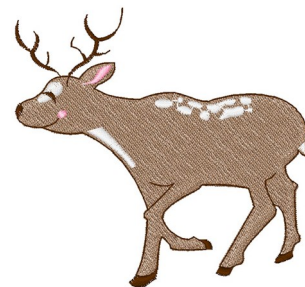

Name: Christmas Reindeer Machine Embroidery Design

SKU: WD02-JLA009457A

Brand: Windmill Designs

Unique Colors: 13 (4 color Stops)

Unique Colors

	Color Name (Color Code)	Manufacturer - Type
	Super White (1001) [No Color Selected]	madeira - rayon
	Dusty Lilac (1263) [No Color Selected]	madeira - rayon
	Crocus (286)	Exquisite - Polyester 1000m