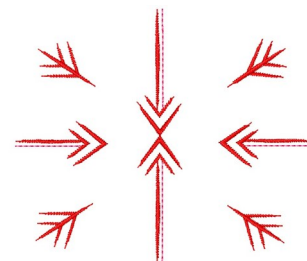

Name: Snowflake Square Machine Embroidery Design

SKU: WD02-JLA009444A

Brand: Windmill Designs

Unique Colors: 13 (2 color Stops)

Unique Colors

	Color Name (Color Code)	Manufacturer - Type
	Super White (1001) [No Color Selected]	madeira - rayon
	Dusty Lilac (1263) [No Color Selected]	madeira - rayon
	Crocus (286)	Exquisite - Polyester 1000m

Complete Color Sequence

#		Color Name (Color Code)	Manufacturer - Type
1		Super White (1001) [No Color Selected]	madeira - rayon
2		Super White (1001) [No Color Selected]	madeira - rayon
3		Crocus (286)	Exquisite - Polyester 1000m