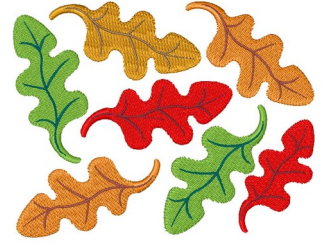

**Name:** Fall Leaves

**SKU:** WD02-JLA009433A

**Brand:** Windmill Designs

**Unique Colors:** 13 (8 color Stops)

## Unique Colors

	<b>Color Name (Color Code)</b>	<b>Manufacturer - Type</b>
	Super White (1001) [No Color Selected]	madeira - rayon
	Dusty Lilac (1263) [No Color Selected]	madeira - rayon
	Crocus (286)	Exquisite - Polyester 1000m

# Complete Color Sequence

#		Color Name (Color Code)	Manufacturer - Type
1		Super White (1001) [No Color Selected]	madeira - rayon
2		Super White (1001) [No Color Selected]	madeira - rayon
3		Crocus (286)	Exquisite - Polyester 1000m