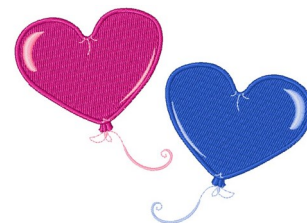

Name: Heart Balloons Machine Embroidery Design

SKU: WD02-JLA009430A

Brand: Windmill Designs

Unique Colors: 13 (6 color Stops)

Unique Colors

	Color Name (Color Code)	Manufacturer - Type
	Super White (1001) [No Color Selected]	madeira - rayon
	Dusty Lilac (1263) [No Color Selected]	madeira - rayon
	Crocus (286)	Exquisite - Polyester 1000m

Complete Color Sequence

#		Color Name (Color Code)	Manufacturer - Type
1		Super White (1001) [No Color Selected]	madeira - rayon
2		Super White (1001) [No Color Selected]	madeira - rayon
3		Crocus (286)	Exquisite - Polyester 1000m