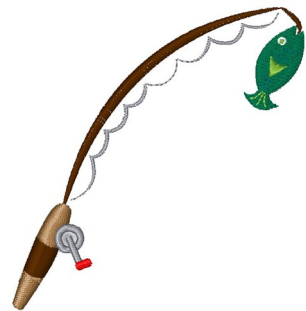

Name: Fishing Pole

SKU: WD02-JLA009424A

Brand: Windmill Designs

Unique Colors: 13 (9 color Stops)

Unique Colors

	Color Name (Color Code)	Manufacturer - Type
	Super White (1001) [No Color Selected]	madeira - rayon
	Dusty Lilac (1263) [No Color Selected]	madeira - rayon
	Crocus (286)	Exquisite - Polyester 1000m