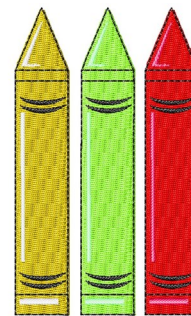

**Name:** Crayons

**SKU:** WD02-JLA009418A

**Brand:** Windmill Designs

**Unique Colors:** 13 (9 color Stops)

## Unique Colors

	<b>Color Name (Color Code)</b>	<b>Manufacturer - Type</b>
	Super White (1001) [No Color Selected]	madeira - rayon
	Dusty Lilac (1263) [No Color Selected]	madeira - rayon
	Crocus (286)	Exquisite - Polyester 1000m