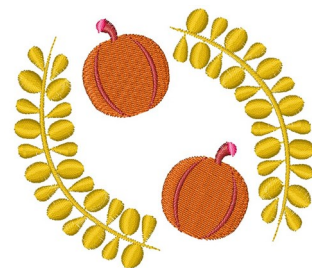

Name: Thanksgiving Decorations Machine
Embroidery Design

SKU: WD02-JLA009417A

Brand: Windmill Designs

Unique Colors: 13 (4 color Stops)

Unique Colors

	Color Name (Color Code)	Manufacturer - Type
	Super White (1001) [No Color Selected]	madeira - rayon
	Dusty Lilac (1263) [No Color Selected]	madeira - rayon
	Crocus (286)	Exquisite - Polyester 1000m

Complete Color Sequence

#		Color Name (Color Code)	Manufacturer - Type
1		Super White (1001) [No Color Selected]	madeira - rayon
2		Super White (1001) [No Color Selected]	madeira - rayon
3		Crocus (286)	Exquisite - Polyester 1000m