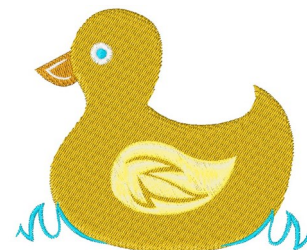

Name: Rubber Ducky Machine Embroidery Design

SKU: WD02-JLA009409A

Brand: Windmill Designs

Unique Colors: 13 (5 color Stops)

Unique Colors

	Color Name (Color Code)	Manufacturer - Type
	Super White (1001) [No Color Selected]	madeira - rayon
	Dusty Lilac (1263) [No Color Selected]	madeira - rayon
	Crocus (286)	Exquisite - Polyester 1000m

Complete Color Sequence

#		Color Name (Color Code)	Manufacturer - Type
1		Super White (1001) [No Color Selected]	madeira - rayon
2		Super White (1001) [No Color Selected]	madeira - rayon
3		Crocus (286)	Exquisite - Polyester 1000m