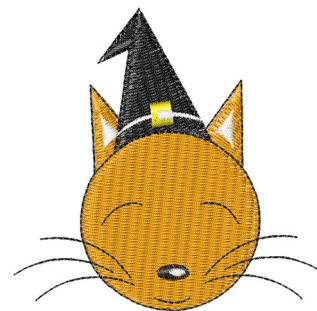

Name: Halloween Cat Machine Embroidery Design

SKU: WD02-JLA009397A

Brand: Windmill Designs

Unique Colors: 13 (4 color Stops)

Unique Colors

	Color Name (Color Code)	Manufacturer - Type
	Super White (1001) [No Color Selected]	madeira - rayon
	Dusty Lilac (1263) [No Color Selected]	madeira - rayon
	Crocus (286)	Exquisite - Polyester 1000m

Complete Color Sequence

#		Color Name (Color Code)	Manufacturer - Type
1		Super White (1001) [No Color Selected]	madeira - rayon
2		Super White (1001) [No Color Selected]	madeira - rayon
3		Crocus (286)	Exquisite - Polyester 1000m