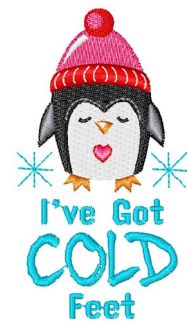

Name: I ve Got Cold Feet

SKU: WD02-JLA009379D

Brand: Windmill Designs

Unique Colors: 13 (9 color Stops)

Unique Colors

	Color Name (Color Code)	Manufacturer - Type
	Super White (1001) [No Color Selected]	madeira - rayon
	Dusty Lilac (1263) [No Color Selected]	madeira - rayon
	Crocus (286)	Exquisite - Polyester 1000m