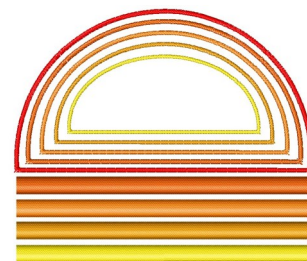

Name: Abstract Sun Machine Embroidery Design

SKU: WD02-JLA009377A

Brand: Windmill Designs

Unique Colors: 13 (5 color Stops)

Unique Colors

	Color Name (Color Code)	Manufacturer - Type
	Super White (1001) [No Color Selected]	madeira - rayon
	Dusty Lilac (1263) [No Color Selected]	madeira - rayon
	Crocus (286)	Exquisite - Polyester 1000m

Complete Color Sequence

#		Color Name (Color Code)	Manufacturer - Type
1		Super White (1001) [No Color Selected]	madeira - rayon
2		Super White (1001) [No Color Selected]	madeira - rayon
3		Crocus (286)	Exquisite - Polyester 1000m