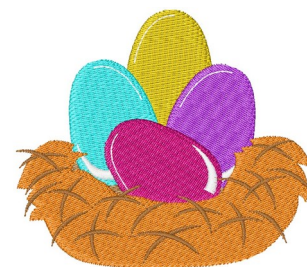

Name: Nest Eggs Machine Embroidery Design

SKU: WD02-JLA009376A

Brand: Windmill Designs

Unique Colors: 13 (8 color Stops)

Unique Colors

	Color Name (Color Code)	Manufacturer - Type
	Super White (1001) [No Color Selected]	madeira - rayon
	Dusty Lilac (1263) [No Color Selected]	madeira - rayon
	Crocus (286)	Exquisite - Polyester 1000m

Complete Color Sequence

#		Color Name (Color Code)	Manufacturer - Type
1		Super White (1001) [No Color Selected]	madeira - rayon
2		Super White (1001) [No Color Selected]	madeira - rayon
3		Crocus (286)	Exquisite - Polyester 1000m