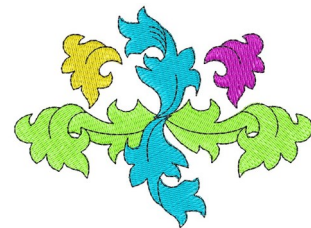

Name: Flourish

SKU: WD02-JLA009369A

Brand: Windmill Designs

Unique Colors: 13 (5 color Stops)

Unique Colors

	Color Name (Color Code)	Manufacturer - Type
	Super White (1001) [No Color Selected]	madeira - rayon
	Dusty Lilac (1263) [No Color Selected]	madeira - rayon
	Crocus (286)	Exquisite - Polyester 1000m

Complete Color Sequence

#		Color Name (Color Code)	Manufacturer - Type
1		Super White (1001) [No Color Selected]	madeira - rayon
2		Super White (1001) [No Color Selected]	madeira - rayon
3		Crocus (286)	Exquisite - Polyester 1000m