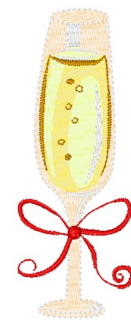

Name: Champagne Machine Embroidery Design

SKU: WD02-JLA009363A

Brand: Windmill Designs

Unique Colors: 13 (6 color Stops)

Unique Colors

	Color Name (Color Code)	Manufacturer - Type
	Super White (1001) [No Color Selected]	madeira - rayon
	Dusty Lilac (1263) [No Color Selected]	madeira - rayon
	Crocus (286)	Exquisite - Polyester 1000m

Complete Color Sequence

#		Color Name (Color Code)	Manufacturer - Type
1		Super White (1001) [No Color Selected]	madeira - rayon
2		Super White (1001) [No Color Selected]	madeira - rayon
3		Crocus (286)	Exquisite - Polyester 1000m