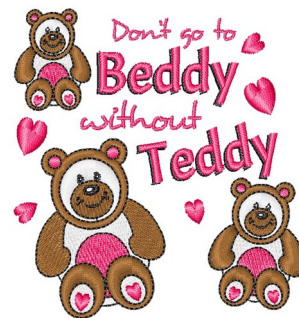

Name: Don't Go To Beddy Without Teddy
Machine Embroidery Design

SKU: WD02-JLA009355B

Brand: Windmill Designs

Unique Colors: 13 (7 color Stops)

Unique Colors

	Color Name (Color Code)	Manufacturer - Type
	Super White (1001) [No Color Selected]	madeira - rayon
	Dusty Lilac (1263) [No Color Selected]	madeira - rayon
	Crocus (286)	Exquisite - Polyester 1000m