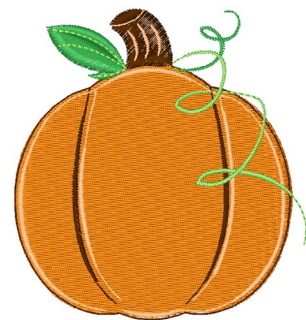

Name: Pumpkin

SKU: WD02-JLA009347A

Brand: Windmill Designs

Unique Colors: 13 (5 color Stops)

Unique Colors

	Color Name (Color Code)	Manufacturer - Type
	Super White (1001) [No Color Selected]	madeira - rayon
	Dusty Lilac (1263) [No Color Selected]	madeira - rayon
	Crocus (286)	Exquisite - Polyester 1000m

Complete Color Sequence

#		Color Name (Color Code)	Manufacturer - Type
1		Super White (1001) [No Color Selected]	madeira - rayon
2		Super White (1001) [No Color Selected]	madeira - rayon
3		Crocus (286)	Exquisite - Polyester 1000m