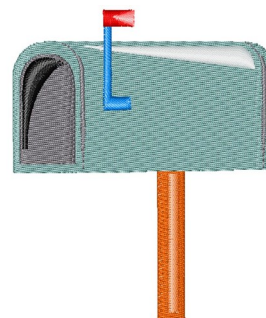

Name: Mail Machine Embroidery Design

SKU: WD02-JLA009342A

Brand: Windmill Designs

Unique Colors: 13 (9 color Stops)

Unique Colors

	Color Name (Color Code)	Manufacturer - Type
	Super White (1001) [No Color Selected]	madeira - rayon
	Dusty Lilac (1263) [No Color Selected]	madeira - rayon
	Crocus (286)	Exquisite - Polyester 1000m

Complete Color Sequence

#		Color Name (Color Code)	Manufacturer - Type
1		Super White (1001) [No Color Selected]	madeira - rayon
2		Super White (1001) [No Color Selected]	madeira - rayon
3		Crocus (286)	Exquisite - Polyester 1000m