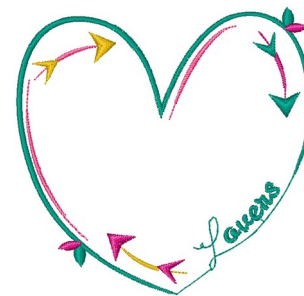

**Name:** Lovers Machine Embroidery Design

**SKU:** WD02-JLA009340C

**Brand:** Windmill Designs

**Unique Colors:** 13 (5 color Stops)