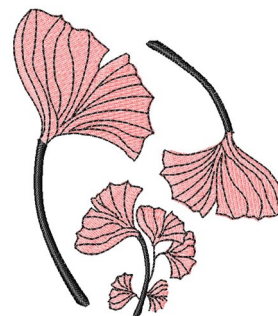

Name: Ginkgo Leaves Machine Embroidery Design

SKU: WD02-JLA009323B

Brand: Windmill Designs

Unique Colors: 13 (2 color Stops)

Unique Colors

	Color Name (Color Code)	Manufacturer - Type
	Super White (1001) [No Color Selected]	madeira - rayon
	Dusty Lilac (1263) [No Color Selected]	madeira - rayon
	Crocus (286)	Exquisite - Polyester 1000m

Complete Color Sequence

#		Color Name (Color Code)	Manufacturer - Type
1		Super White (1001) [No Color Selected]	madeira - rayon
2		Super White (1001) [No Color Selected]	madeira - rayon
3		Crocus (286)	Exquisite - Polyester 1000m