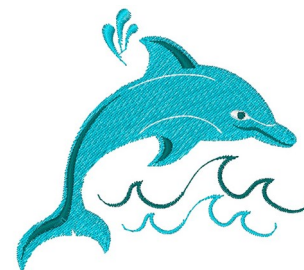

Name: Dolphin

SKU: WD02-JLA009317A

Brand: Windmill Designs

Unique Colors: 13 (3 color Stops)

Unique Colors

	Color Name (Color Code)	Manufacturer - Type
	Super White (1001) [No Color Selected]	madeira - rayon
	Dusty Lilac (1263) [No Color Selected]	madeira - rayon
	Crocus (286)	Exquisite - Polyester 1000m