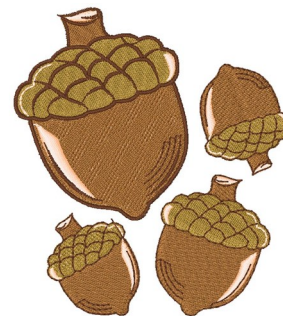

Name: Acorn Machine Embroidery Design

SKU: WD02-JLA009316A

Brand: Windmill Designs

Unique Colors: 13 (4 color Stops)

Unique Colors

	Color Name (Color Code)	Manufacturer - Type
	Super White (1001) [No Color Selected]	madeira - rayon
	Dusty Lilac (1263) [No Color Selected]	madeira - rayon
	Crocus (286)	Exquisite - Polyester 1000m

Complete Color Sequence

#		Color Name (Color Code)	Manufacturer - Type
1		Super White (1001) [No Color Selected]	madeira - rayon
2		Super White (1001) [No Color Selected]	madeira - rayon
3		Crocus (286)	Exquisite - Polyester 1000m