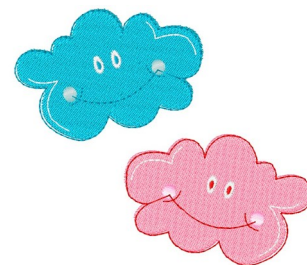

Name: Clouds

SKU: WD02-JLA009314B

Brand: Windmill Designs

Unique Colors: 13 (8 color Stops)

Unique Colors

	Color Name (Color Code)	Manufacturer - Type
	Super White (1001) [No Color Selected]	madeira - rayon
	Dusty Lilac (1263) [No Color Selected]	madeira - rayon
	Crocus (286)	Exquisite - Polyester 1000m

Complete Color Sequence

#		Color Name (Color Code)	Manufacturer - Type
1		Super White (1001) [No Color Selected]	madeira - rayon
2		Super White (1001) [No Color Selected]	madeira - rayon
3		Crocus (286)	Exquisite - Polyester 1000m